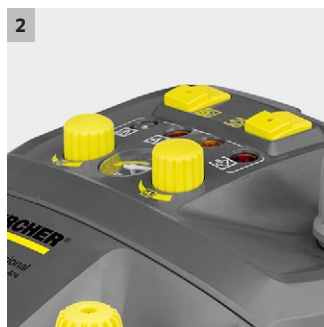

SG 4/4

The compact SG 4/4 steam cleaner with powerful 4-bar steam pressure. With continuously variable steam volume control and VapoHydro function for perfect cleaning results without the use of chemicals.

1 Two-tank system

- The fresh water tank can be continuously filled as the boiler and tank are separate.
- Since only part of the overall volume is heated, a constant steam flow is quickly produced.

2 VapoHydro

- Thanks to VapoHydro, the steam level can be infinitely adjusted to the cleaning task.
- In addition to the steam pressure, the saturation can be infinitely adjusted from full steam to hot water.

3 Accessory storage compartment

- The on-board storage compartment enables storage of a variety of accessories.
- Special small parts are always safely stored and cannot get lost.

SG 4/4

- Short heating-up time
- Heating boiler filling pump