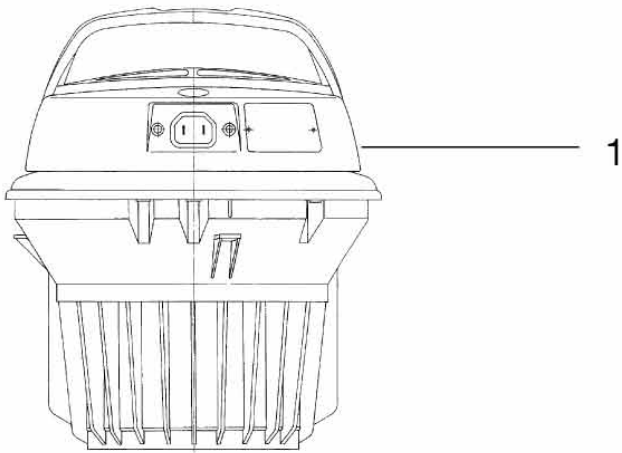

Motor head, all models

GS/GM 80P

08-01-2014

Part List ID
B1333

3

Motor head, all models

GS/GM 80P

08-01-2014