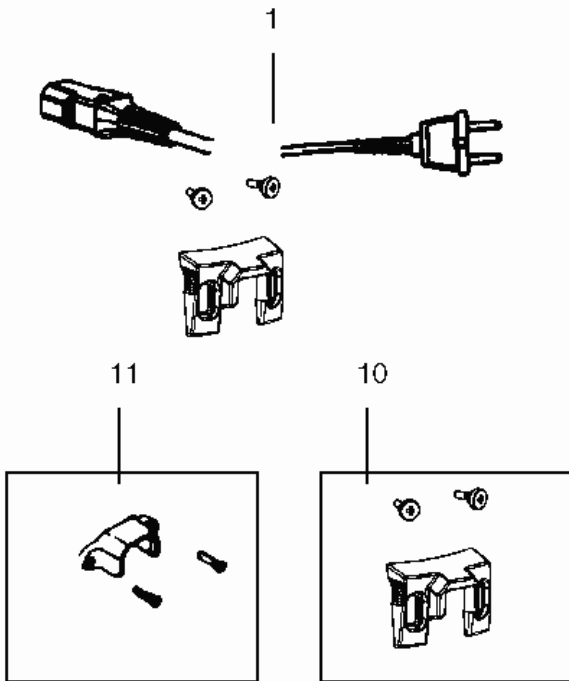

Cords for motor head

GS/GM 80P

08-01-2014

Part List ID

B1337

7

Cord with plug/socket for bracket, item 10 or 11, for GM 80-90 series			
	Rating	Plug type	
EU	250		
UK	250		
AUS/NZ	250		
CH	250		
USA/CAN	120		
USA/CAN Grounded	120		
Italy Institutional	250		

Cords for motor head

GS/GM 80P

08-01-2014

Part List ID B1337

8

Pos	Part no.	Qty	Description
1	107408837	1	CORD SET 9.3M 3x1.25 JP PLUG NILFISK CO
1	147 0764 500	1	CORD SET GM80 CN
1	21545400	1	Flex 7m
1	21545700	1	10M CORD 3X1.0 CON/NOPLUG
1	21545900	1	Flex 10m
1	21547900	1	10m CORD 2*1.0 CON/NOPLI
1	21548000	1	7M CORD 2X1.0 CON./EU
1	21584900	1	30M CORD 2X1.0 CON./EU
1	21746500	1	7m Cord 2*1.0 Con UK
1	21746600	1	10M CORD 2X1.0 CON./UK c/w plug
1	21905400	1	7M CORD 2X1.0 CON./AUS&NZ
1	21905600	1	10M CORD 2X1.0 CON/AUS&NZ
1	21907800	1	10M CORD 2X1.0 CON./CH NEW VERSION W/BACKET
1	21907900	1	7M CORD 2X1.0 CON./CH
1	21952200	1	9.3M CORD AWG18/2 CON./US
1	22146000	1	10M CORD 2X1.0 CON./ITALY
3	21545400	1	Flex 7m
3	21545700	1	10M CORD 3X1.0 CON/NOPLUG
3	21547900	1	10m CORD 2*1.0 CON/NOPLI
10	22361000	1	CLIP
11	22131600	1	Clamp Motor Socket
13	82195800	1	LEDNINGSHOLDER
14	L00191024	1	SOCKET W GROUNDED TERMINA