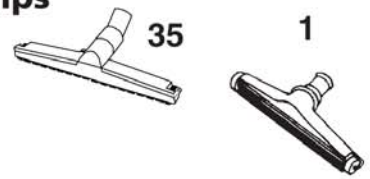

Aluminium nozzle with adjustable lips