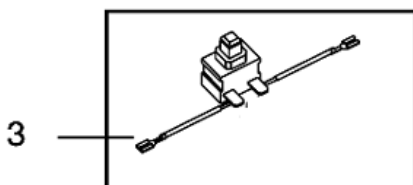

Motor and motor wire, all models

GS/GM 80P

08-01-2014

Part List ID
B1335

5

Motor and motor wire, all models

GS/GM 80P

08-01-2014

Part List ID

B1335

6

Pos	Part no.	Qty	Description
1	12125001	1	Motor/Fan GD1000
1	12125002	1	MOTOR/FAN GD1000
1	12125003	1	Motor/Fan GD1000
1	12125005	1	Motor/Fan GD1000
2	22130500	1	Internal Wire Kit
2	22130501	1	TERMOREL# M.KONDENSATOR
3	22131100	1	On/Off Switch - single pole
4	22131200	1	On/Off switch - twin pole
10	107401268	1	MOTOR KIT FOR AMATEK
10	22231100	1	SERVICEKIT F.MOTOROPH#NG TIL GD1000 OG MOTORTOPPE
11	22365300	1	SOUND ABSORBER AND GASKET GS/GM MOTOR
12	22399800	1	GASKET FOR INLET for old motor type outph. 2001
12	22399810	1	INLET GASKET, AMETEK FAN IS F/AMETEK MOTOR