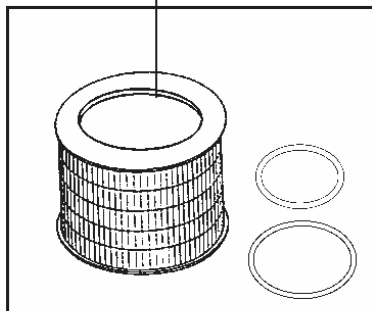

Exhaust filters and sound suppressor

GS/GM 80P

08-01-2014

Part List ID

B1339

9

1

4

4A

2

3

9

5

HEPA

6

7

HEPA

10