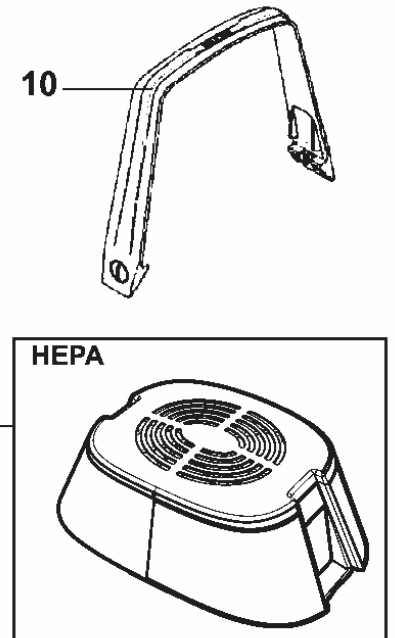

Exhaust filters and sound suppressor

GS/GM 80P

08-01-2014

Part List ID

B1339

9

1

4

4A

2

3

9

5

HEPA

6

7

HEPA

10