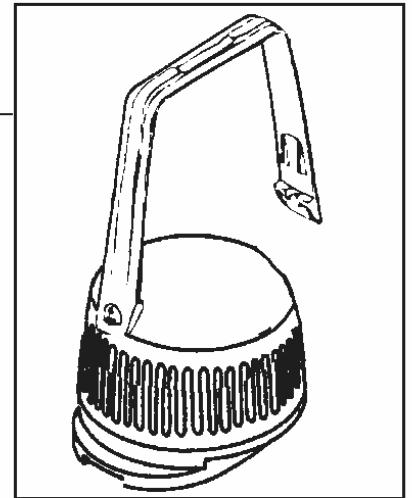

Exhaust filters and sound suppressor

GS/GM 80P

08-01-2014

Part List ID

B1339

9

1

4

4A

2

3

9

5

HEPA

6

7

HEPA

10