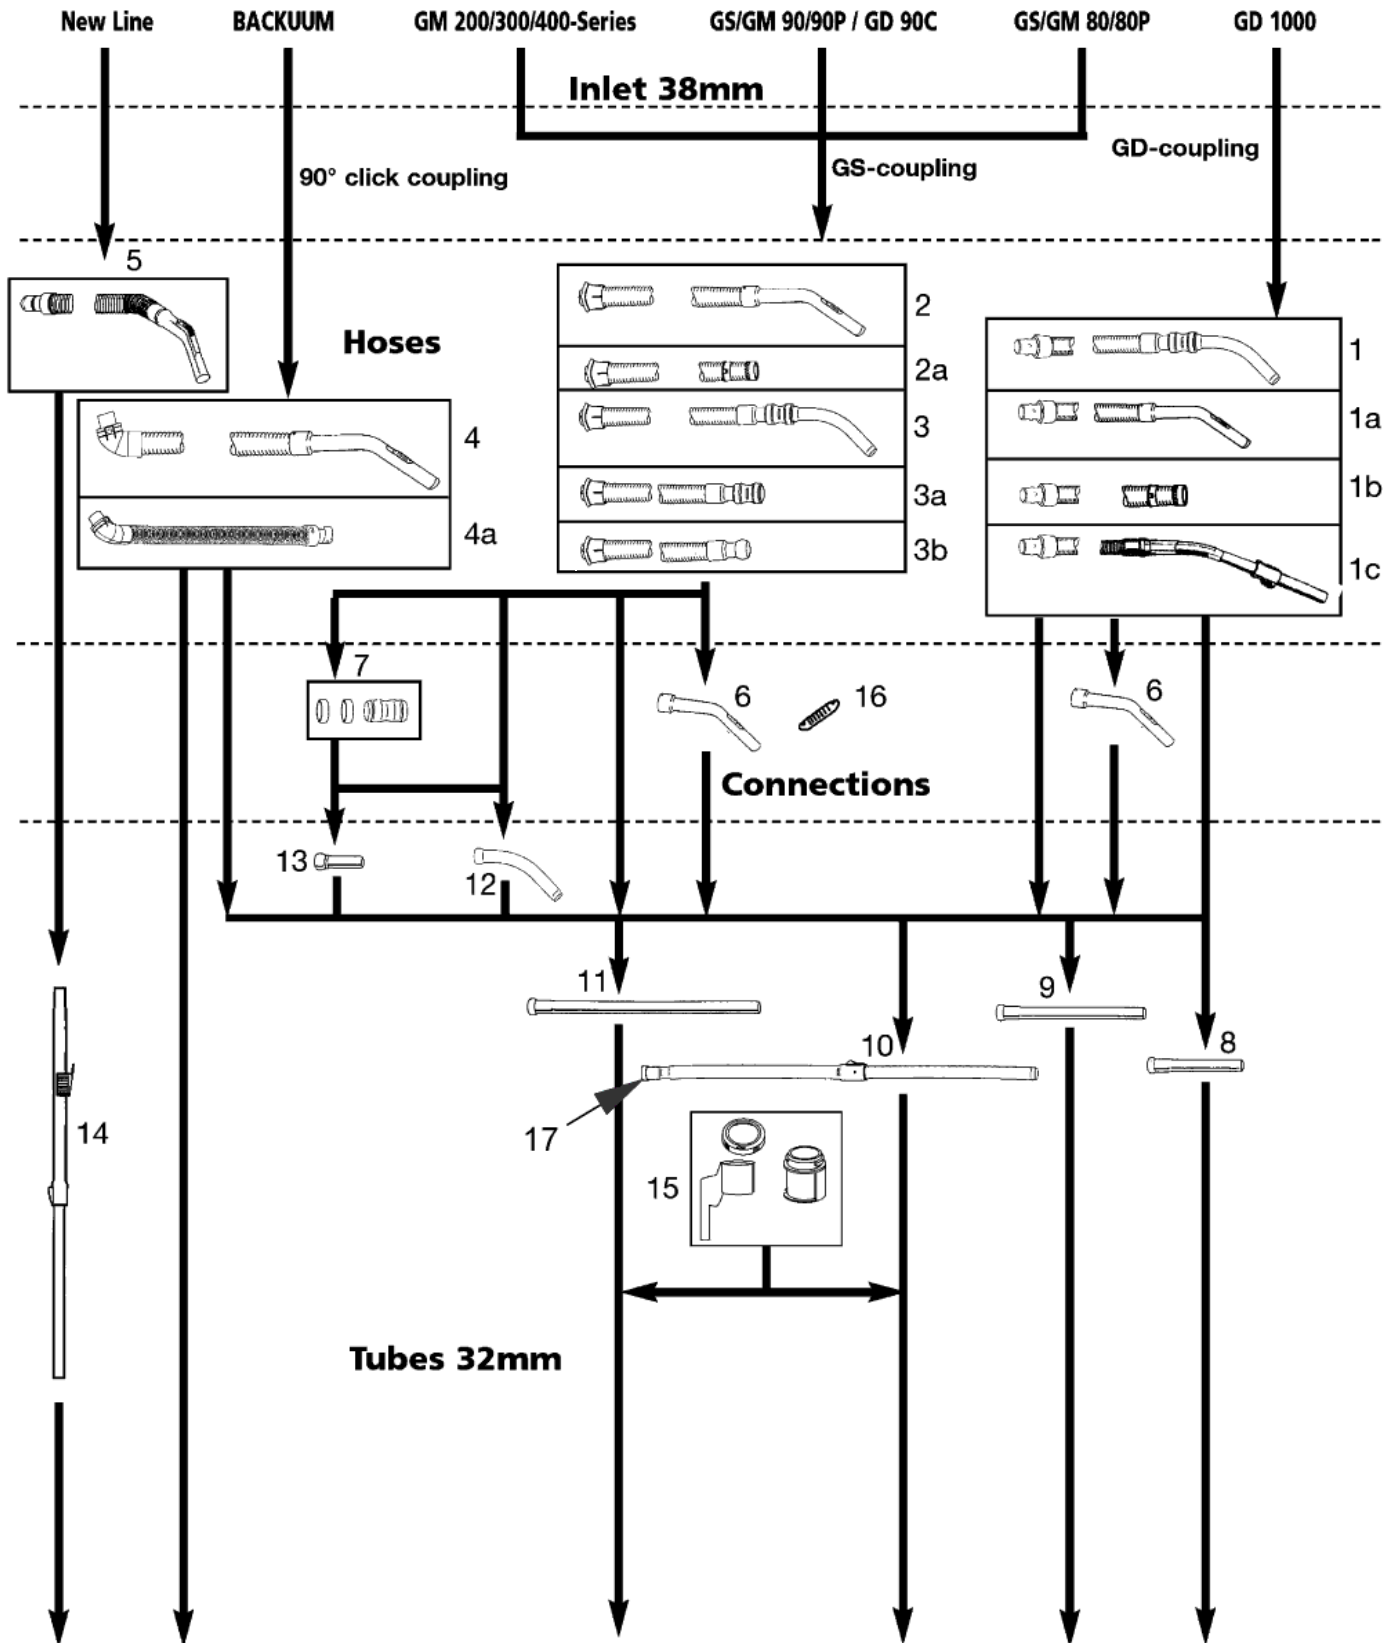

Hoses and tubes 32mm

GS/GM 80P

08-01-2014

Part List ID
B13315

15

See
New-
Line
nozzles

See
nozzles
for
32mm

Hoses and tubes 32mm