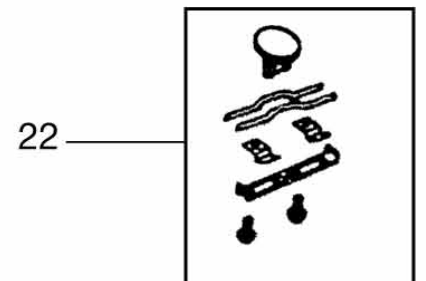

Motor head, all models

GS/GM 80P

08-01-2014

Part List ID
B1333

3

Motor head, all models

GS/GM 80P

08-01-2014