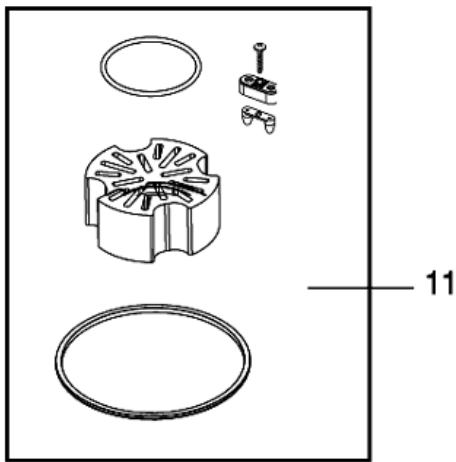

Motor and motor wire, all models

GS/GM 80P

08-01-2014

Part List ID
B1335

5

Motor and motor wire, all models

GS/GM 80P

08-01-2014

Part List ID

B1335

6

Pos	Part no.	Qty	Description
1	12125001	1	Motor/Fan GD1000
1	12125002	1	MOTOR/FAN GD1000
1	12125003	1	Motor/Fan GD1000
1	12125005	1	Motor/Fan GD1000
2	22130500	1	Internal Wire Kit
2	22130501	1	TERMOREL# M.KONDENSATOR
3	22131100	1	On/Off Switch - single pole
4	22131200	1	On/Off switch - twin pole
10	107401268	1	MOTOR KIT FOR AMATEK
10	22231100	1	SERVICEKIT F.MOTOROPH#NG TIL GD1000 OG MOTORTOPPE
11	22365300	1	SOUND ABSORBER AND GASKET GS/GM MOTOR
12	22399800	1	GASKET FOR INLET for old motor type outph. 2001
12	22399810	1	INLET GASKET, AMETEK FAN IS F/AMETEK MOTOR