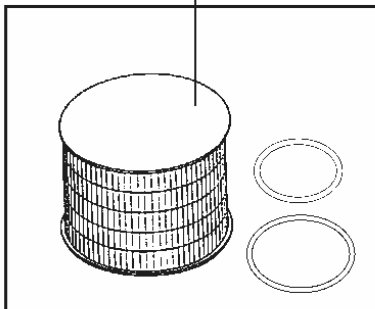

Exhaust filters and sound suppressor

GS/GM 80P

08-01-2014

Part List ID

B1339

9

1

4

4A

2

3

9

5

HEPA

6

7

HEPA

10