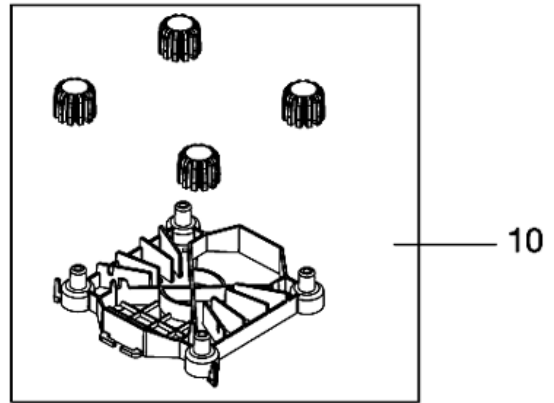

Motor and motor wire, all models

GS/GM 80P

08-01-2014

Part List ID
B1335

5

Motor and motor wire, all models

GS/GM 80P

08-01-2014

Part List ID

B1335

6

Pos	Part no.	Qty	Description
1	12125001	1	Motor/Fan GD1000
1	12125002	1	MOTOR/FAN GD1000
1	12125003	1	Motor/Fan GD1000
1	12125005	1	Motor/Fan GD1000
2	22130500	1	Internal Wire Kit
2	22130501	1	TERMOREL# M.KONDENSATOR
3	22131100	1	On/Off Switch - single pole
4	22131200	1	On/Off switch - twin pole
10	107401268	1	MOTOR KIT FOR AMATEK
10	22231100	1	SERVICEKIT F.MOTOROPH#NG TIL GD1000 OG MOTORTOPPE
11	22365300	1	SOUND ABSORBER AND GASKET GS/GM MOTOR
12	22399800	1	GASKET FOR INLET for old motor type outph. 2001
12	22399810	1	INLET GASKET, AMETEK FAN IS F/AMETEK MOTOR