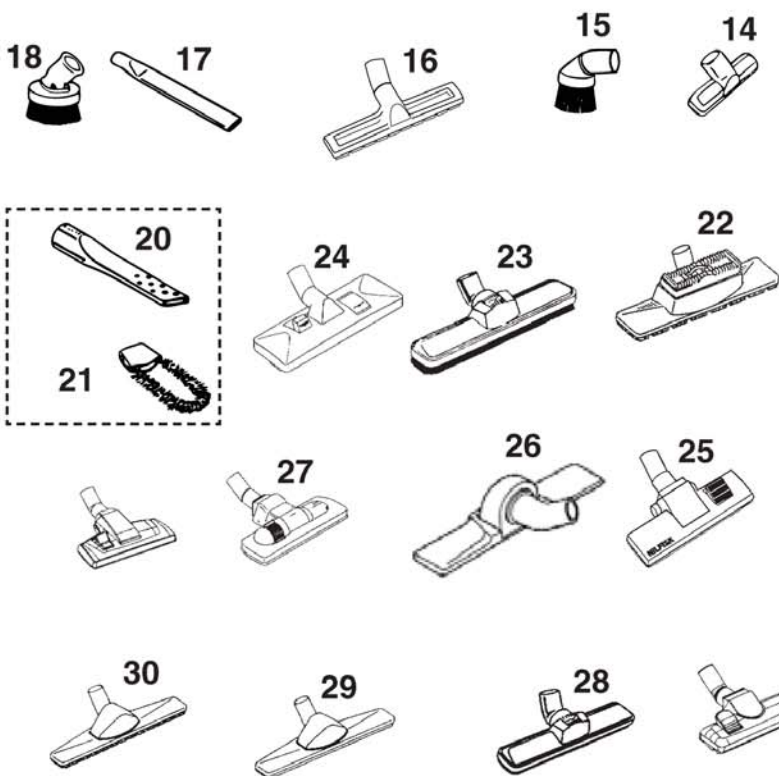

Nozzles 32mm

GS/GM 80P

08-01-2014

Part List ID
B13317

17

See hose connection diagram for 38mm hoses

32

See hose connection diagram for Tapered 38/32mm and 32mm

Brushes & nozzles