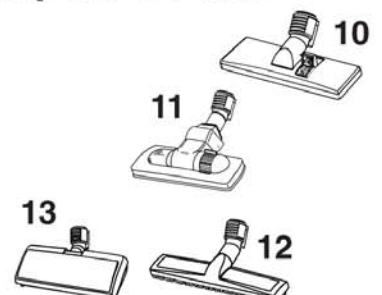

Nozzles with parking clip for GD 1000