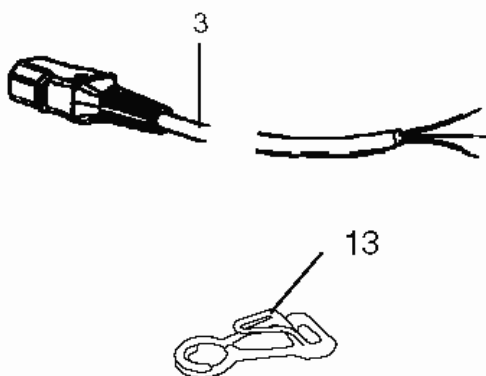

Cords for motor head

GS/GM 80P

08-01-2014

Part List ID

B1337

7

Cord with plug/socket for bracket, item 10 or 11, for GM 80-90 series			
	Rating	Plug type	
EU	250		
UK	250		
AUS/NZ	250		
CH	250		
USA/CAN	120		
USA/CAN Grounded	120		
Italy Institutional	250		

Cords for motor head

GS/GM 80P

08-01-2014

Part List ID B1337

8

Pos	Part no.	Qty	Description
1	107408837	1	CORD SET 9.3M 3x1.25 JP PLUG NILFISK CO
1	147 0764 500	1	CORD SET GM80 CN
1	21545400	1	Flex 7m
1	21545700	1	10M CORD 3X1.0 CON/NOPLUG
1	21545900	1	Flex 10m
1	21547900	1	10m CORD 2*1.0 CON/NOPLI
1	21548000	1	7M CORD 2X1.0 CON./EU
1	21584900	1	30M CORD 2X1.0 CON./EU
1	21746500	1	7m Cord 2*1.0 Con UK
1	21746600	1	10M CORD 2X1.0 CON./UK c/w plug
1	21905400	1	7M CORD 2X1.0 CON./AUS&NZ
1	21905600	1	10M CORD 2X1.0 CON/AUS&NZ
1	21907800	1	10M CORD 2X1.0 CON./CH NEW VERSION W/BACKET
1	21907900	1	7M CORD 2X1.0 CON./CH
1	21952200	1	9.3M CORD AWG18/2 CON./US
1	22146000	1	10M CORD 2X1.0 CON./ITALY
3	21545400	1	Flex 7m
3	21545700	1	10M CORD 3X1.0 CON/NOPLUG
3	21547900	1	10m CORD 2*1.0 CON/NOPLI
10	22361000	1	CLIP
11	22131600	1	Clamp Motor Socket
13	82195800	1	LEDNINGSHOLDER
14	L00191024	1	SOCKET W GROUNDED TERMINA