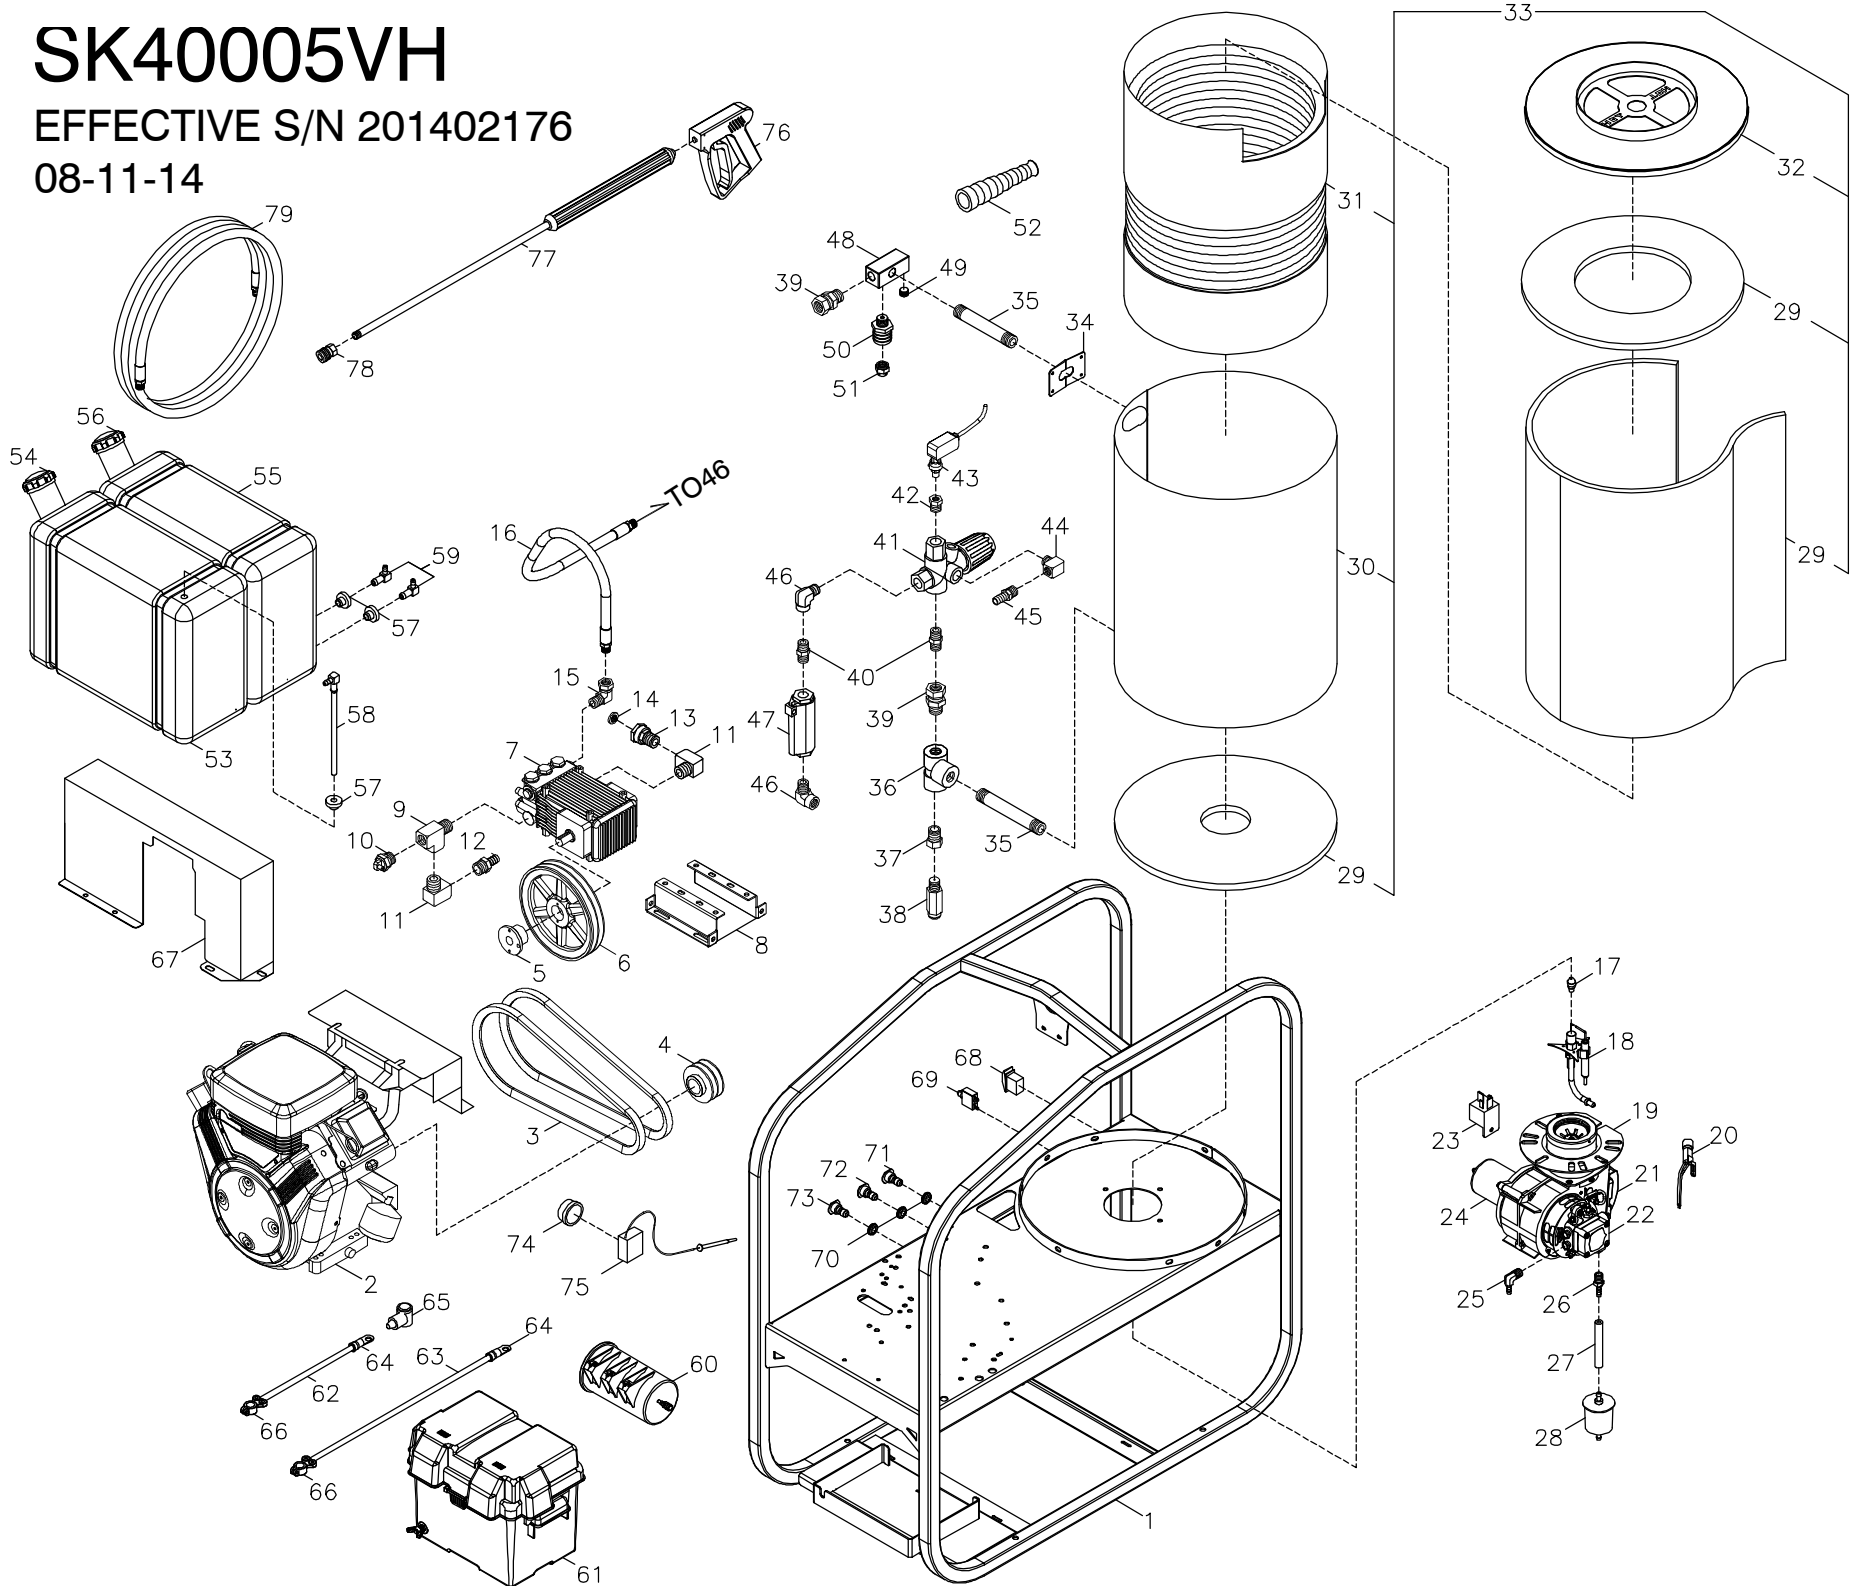

SK40005VH

EFFECTIVE S/N 201402176

08-11-14

1	HSK00	FRAME SK POWDER COATED		45	D8068	HOSE BARB 1/2H x 3/8P BRASS*
2	MS180	ENGINE GAS 570cc VANGUARD E/S		46	DC568	STREET ELL 3/8 STEEL FORGED ON
3	KSB28	BELT BX28		47	VS005	FLOW SWITCH 8 @ 5070 ST5
4	KU030	SHEAVE 2BK 32 X 1"		48	HHA10	OUTLET BLOCK 1.5 x 1.5
5	KSH19	BUSHING H24MM		49	D1061	PLUG 3/8 FLUSH HEAD HEX
6	KU080	SHEAVE 2BK80H		50	UPB05	ADAPTER FITTING -BURST DISC***
7	PH475	PUMP 4.75 @4000 24MM AR PUMP				
8	HPR10	PUMP ANGLE RAIL AR 4000 10GA ZINC PLATED		51	UPB80	BURST DISC 8000psi TORQUE 32-4
9	D6588	STREET TEE 1/2" BRASS		52	ECH75	HEAVY DUTY BEND RESTRICTOR - B
10	UPT46	THERM DUMP VALVE 145F 1/2MPT		53	WT07R	FUEL TANK 7.5 GAS RED
				54	WT08G	GAS CAP NONVENTED RATCHET CARB APPROVED
11	D5588	STREET ELL 1/2" BRASS*		55	WT075	FUEL TANK 7.5 DIESEL CLEAR*
12	D8088	HOSE BARB 1/2" BRASS		56	WT08D	LARGE DIESEL CAP, VENTED, W/ RATCHET
13	D008M	GARDEN HOSE ADAPTER 1/2 NPT MALE		57	DFF04	FUEL TANK BUSHING 1/4"
14	D0021	SCREEN WASHER GARDEN H A		58	DF599	FUEL TANK ADAPTER W/PLASTIC TUBE
15	DE866	SWIVEL 3/8F x 3/8M 90 BRAZED!!		59	DFE04	FUEL TANK ELL 1/4"
16	DH200	HOSE 3/8" x 20in 5000 PSI		60	MC100	CARBON CANISTER KIT GAS ENGINE
17	BZ255	FUEL NOZZLE 2.50 80A				
18	BME10	BURNER ELECTRODE BECKETT- PAIR		61	HB150	SNAP ON BATTERY BOX ASSEMBLY
19	BU013	BURNER; BECKET 12V W/SUPPORT		62	EW604	BATTERY CABLE #4 RED
20	BMC20	CAD EYE CELL FOR BURNER CONTROL		63	EW605	BATTERY CABLE #4 BLACK
				64	ET320	TERMINAL BATTERY #4 YELLOW
21	BMT12	IGNITOR, 12V POWER LIGHT W/ MOUNTING BRACKET		65	ES250	PROTECTIVE BOOT; RED
22	BPA15	FUEL PUMP W/SOLENOID		66	ET500	BATTERY POST TERMINAL
23	ECC05	RELAY; BURNER; 12V 70 AMP		67	HSK21	BELT GUARD- SK VANGUARD VEE BELT DRV
24	BM514	BURNER MOTOR 12V BECKETT		68	EC405	ROCKER SWITCH CLR 12V 20A DPST
25	D8040	HOSE BARB; 1/4" 90 ELBOW*		69	ECF15	CIRCUIT BREAKER 20 AMP*
26	D8044	HOSE BARB; 1/4" BRASS .312 t		70	HLB09	GROMMET NOZZLE HOLDER
27	DHP08	HOSE; 1/4" FUEL 50PSI FLEXIBLE				
28	BF015	FUEL FILTER; INLINE		71	NQ452	NOZZLE/QDC 045 x 15
29	BN053	INSULATION BLANKET DISC EXHAUST END		72	NQ454	NOZZLE/QDC 045 x 40
30	B2349	COIL WRAP SK/SR/ST40004		73	NQ403	NOZZLE/QDC 04 x 25
				74	ECH72	KNOB; RED .25 x 1.50D
31	BC480	COIL; 4PK SCH 80 18"		75	ECH50	THERMOSTAT; 60-250 70" CAP
32	B0030	COIL CAP 18" VERT. FLAT		76	VG200	TRIGGER GUN INSULATED 5000PSI
33	BC48V	COIL ASM 4PK 18in SCH 80		77	VW045	WAND 1/4" x 48" MOLDED GRIP
34	B2324	COIL NIPPLE RETAINER 1/2in		78	DQ04S	COUPLER 1/4" SOCK FEMALE
35	BC865	BURNER NIPPLE 1/2" x 6 1/2" SCH80		79	DH057	HOSE 3/8 x 50' 4000 PSI
36	DE088	TEE 1/2 STEEL A105 FORGED				
37	DA086	BUSHING 1/2 x 3/8 STEEL		<u>SERVICE PARTS NOT SHOWN</u>		
38	UP045	PRESSURE RELIEF 4500+15% 500q			ESK06	12V WIRE HARNESS
39	DE568	SWIVEL 3/8F x 1/2M STEEL			MS183	AIR FILTER VANGUARD
40	DB506	NIPPLE 3/8 STEEL			MS185	OIL FILTER VANGUARD
					AR1855	OIL SEAL KIT XRA (N) RKA (N)
41	UU323	UNLOADER 4350PSI 8GPM AR			AR1887	WATER SEAL KIT 20mm XRC; XRCA
42	DA064	BUSHING 3/8 X 1/4 STEEL			PHK40	VALVE KIT
43	VS030	PRESSURE SWITCH 4000 1/4" PR16			AR2547	PISTON KIT 20mm RK; RKA
44	D5566	STREET ELL 3/8 BRASS				